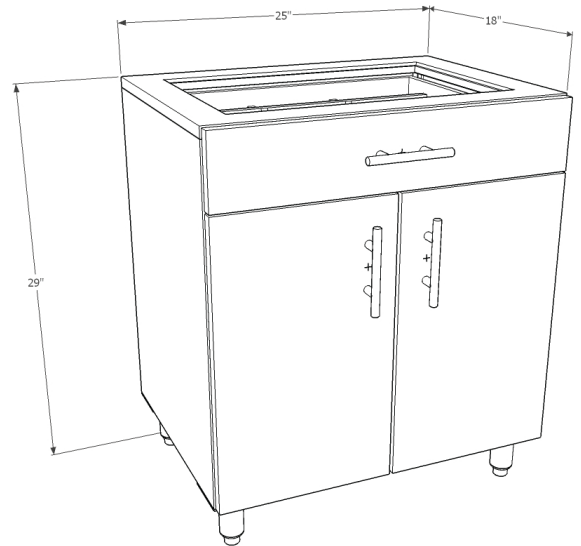

25" Glass Top Door Cabinet

GTDO25 **\$1415**

optical • marketing • group
© 2020 | Bill Gerber | billg@omghome.net

WHITE

ALMOND

FOLKSTONE GREY

BLACK

HARD ROCK MAPLE

WILD CHERRY

AMERICAN BLACK WALNUT

CHOCOLATE APPLE WALNUT

25"W x 29"H x 18"D

Features:

Glass top design to display 18 frames

Velvet grid tray in display drawer

Open door cabinet with 2 adjustable shelves