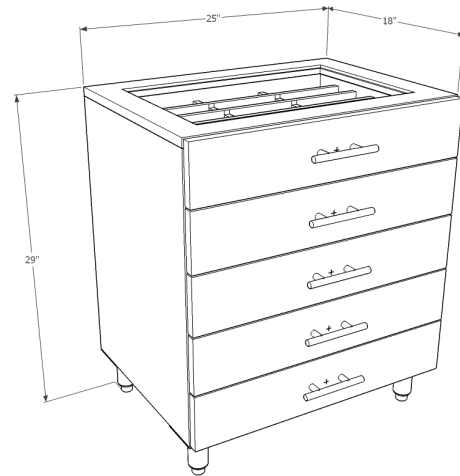

25" Glass Top Drawer Cabinet

GCDR25 **\$1695**

optical • marketing • group
© 2020 | Bill Gerber | billg@omghome.net

WHITE

ALMOND

FOLKSTONE GREY

BLACK

HARD ROCK MAPLE

WILD CHERRY

AMERICAN BLACK WALNUT

CHOCOLATE APPLE WALNUT

25"W x 29"H x 18"D

Features:

Glass top design to display 18 frames

Velvet grid tray in display drawer

4 additional drawers for open storage