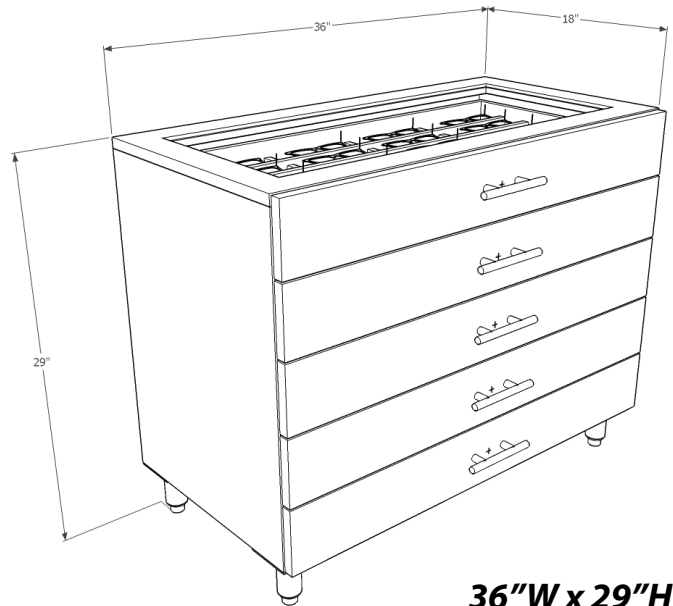

# 36" Glass Top Drawer Cabinet

**GTDW36** **\$1,955**

optical • marketing • group  
© 2020 | Bill Gerber | billg@omghome.net

WHITE

ALMOND

FOLKSTONE GREY

BLACK

HARD ROCK MAPLE

WILD CHERRY

AMERICAN BLACK WALNUT

CHOCOLATE APPLE WALNUT

**36"W x 29"H x 18"D**

## Features:

**Glass top design to display 24 frames**

**Velvet grid tray in display drawer**

**4 additional drawers for open storage**

**4" Stainless steel leveling legs**

**TFL laminate construction for commercial durability**