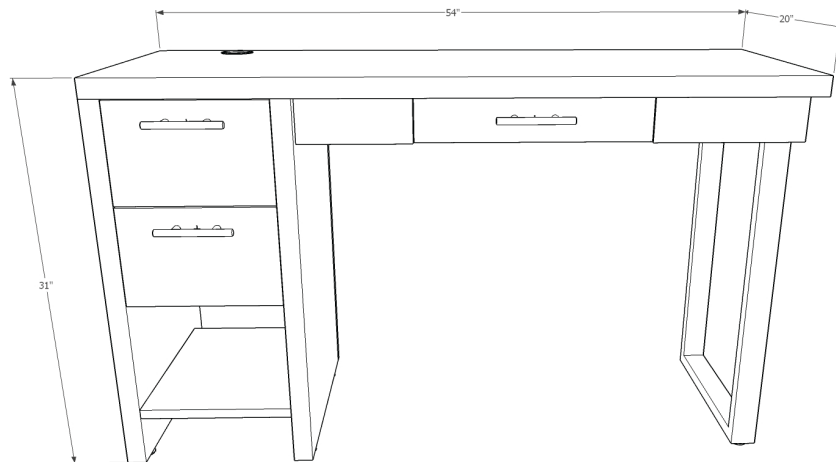

BLACK

HARD ROCK MAPLE

WILD CHERRY

AMERICAN BLACK WALNUT

CHOCOLATE APPLE WALNUT

54"W x 31"H x 20"D

Features:

Concealed cable management

Pencil drawer perfect for adjustment tools

Comfortable depth for adjustment

Modern powdercoated steel leg

TFL laminate construction for commercial durability