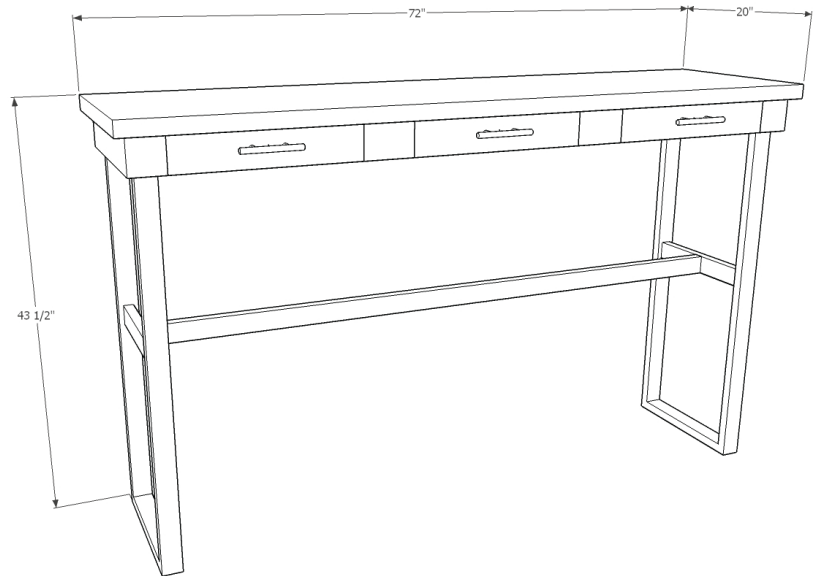

BLACK

HARD ROCK MAPLE

WILD CHERRY

AMERICAN BLACK WALNUT

CHOCOLATE APPLE WALNUT

72"W x 43 1/2"H x 20"D

Features:

Bar height for quick dispenses

3 Pencil drawers perfect for adjustment tools

Comfortable depth for adjustment

Modern powdercoated steel base

TFL laminate construction for commercial durability